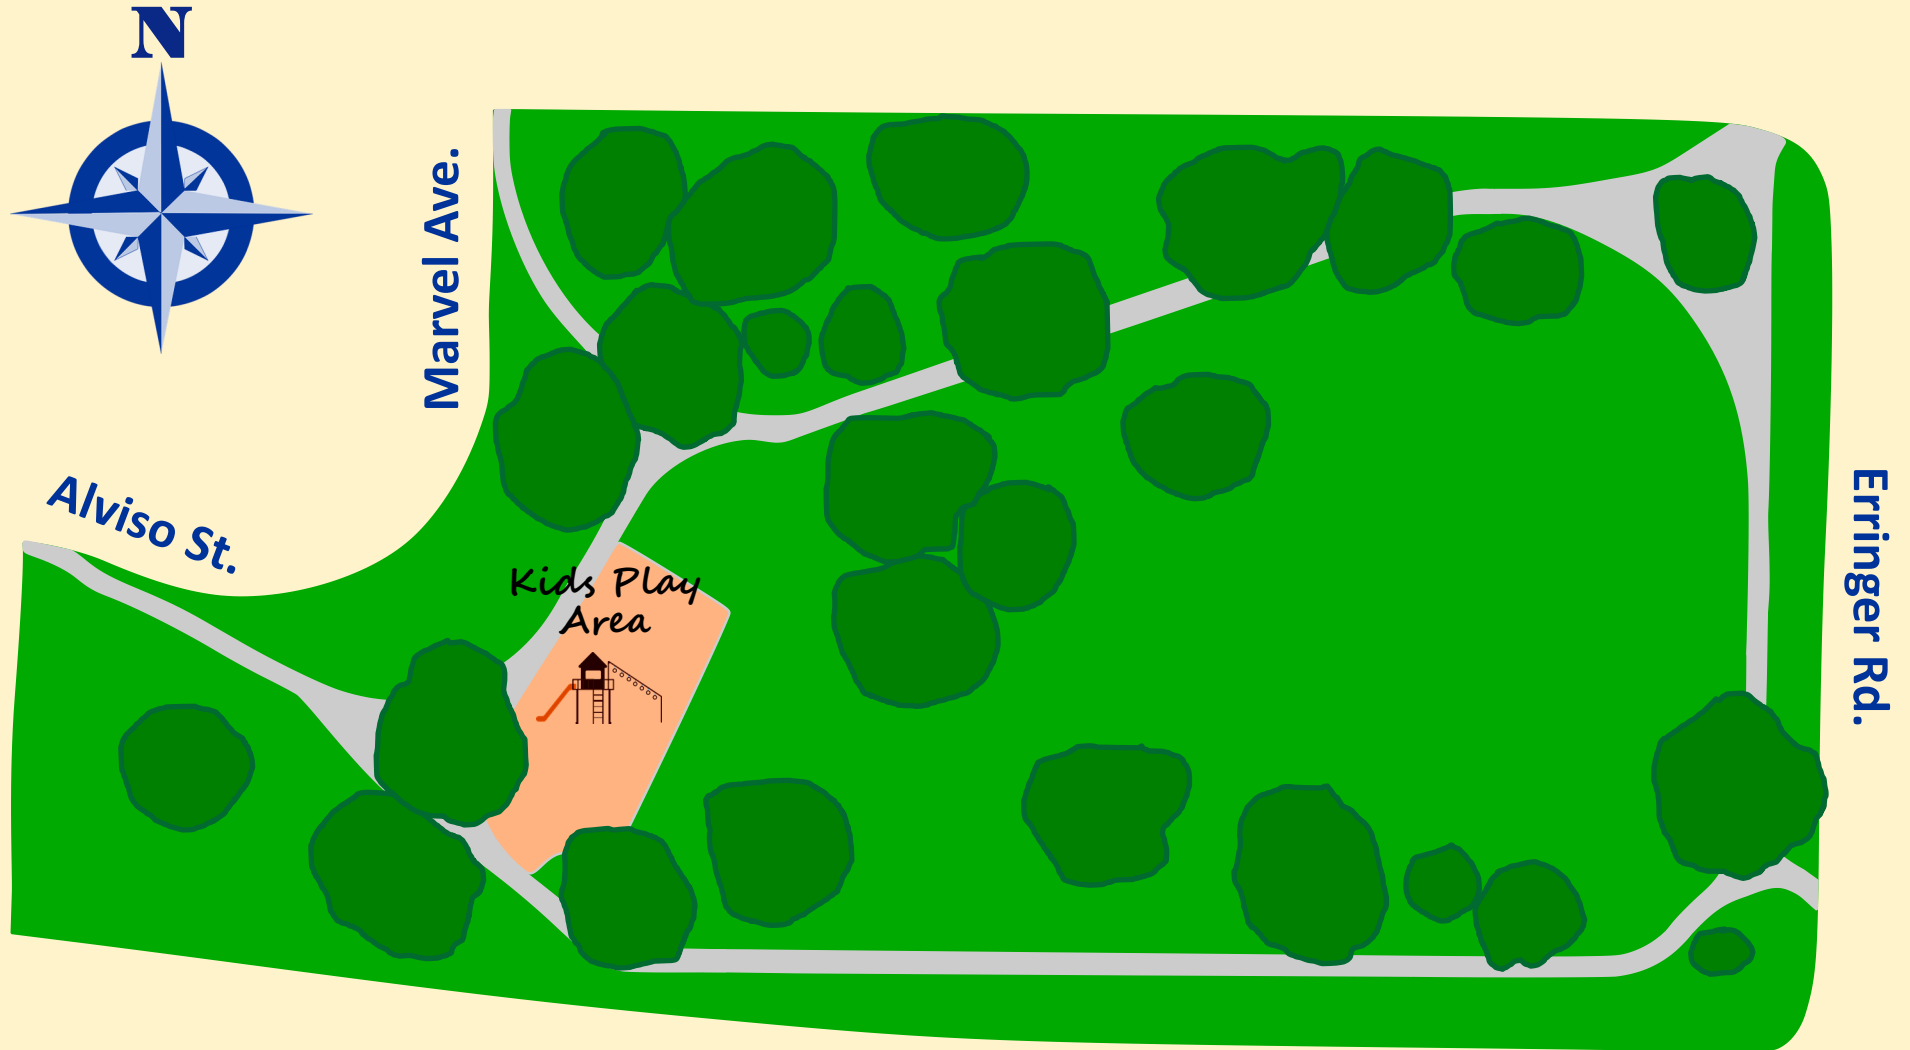

# Citrus Grove Park

2100 N. Marvel Ave., Simi Valley, CA 93065

The depiction of the park is an artistic representation and may not be to scale. This rendering is intended to be used as a general reference. Some amenities may be reservable only and/or may be temporarily out of service. Please see park webpages for details.